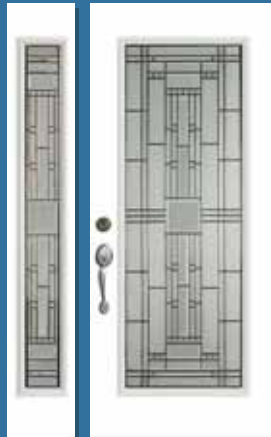

KingstonCollection

Privacy Level