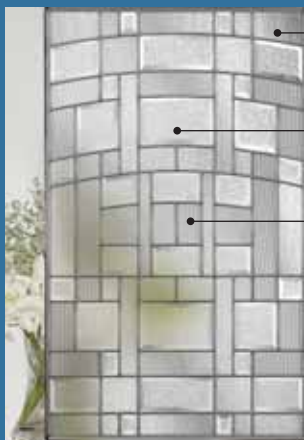

Reeded

Hammered

Grey Baroque

SY-764 SY-2264

SY-848 SY-2248

SY-836 SY-2236

SanFranciscoCollection

Privacy Level