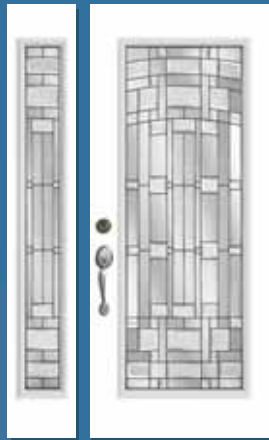

Seedy

Sparkolite
Bevel

Narrow
Reeded

SF-764 SF-2264