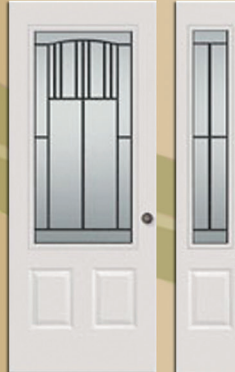

Decorative Glass By **ODL** DOORGLASS

Avant

Madison Iron Wrought Iron Micro-Cubed Glass

2248

848

Interpretations Patina

Cadence

Escapades

Radiant Hues

Acacia

Featuring the Maintenance-Free **EKTACRON**® Door Frame System

Manufactured by

www.inksterpark.ca

PRINTED IN CANADA
CPB-148