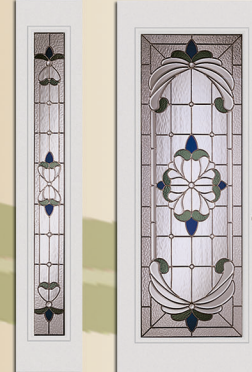

Interpretations Patina

764

2264