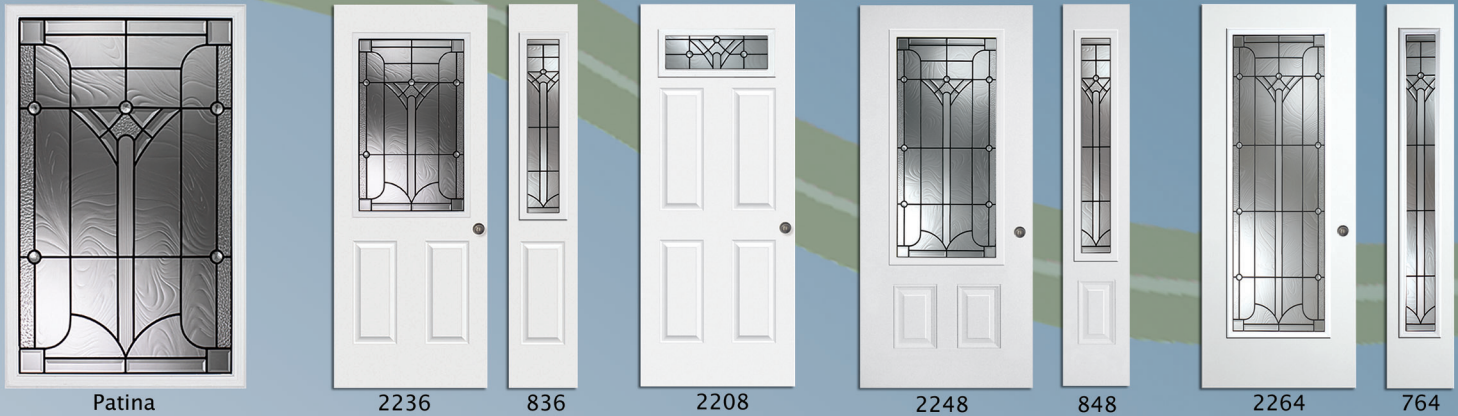

Decorative Glass By

Waterton

Patina

2236

836

2208

2248

848

2264

764