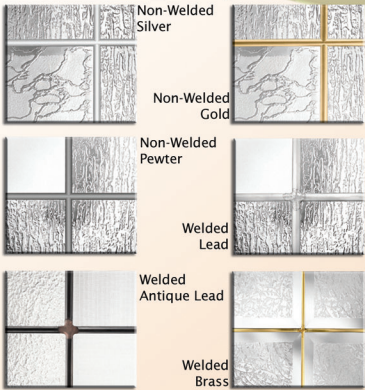

## Caming Options

## Victoria

Welded Brass  
Welded Lead  
Welded Antique Lead

2264 Arch Top (Left & Right)