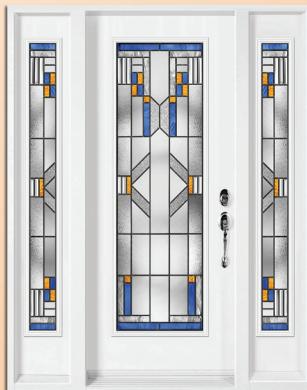

764 2064 764